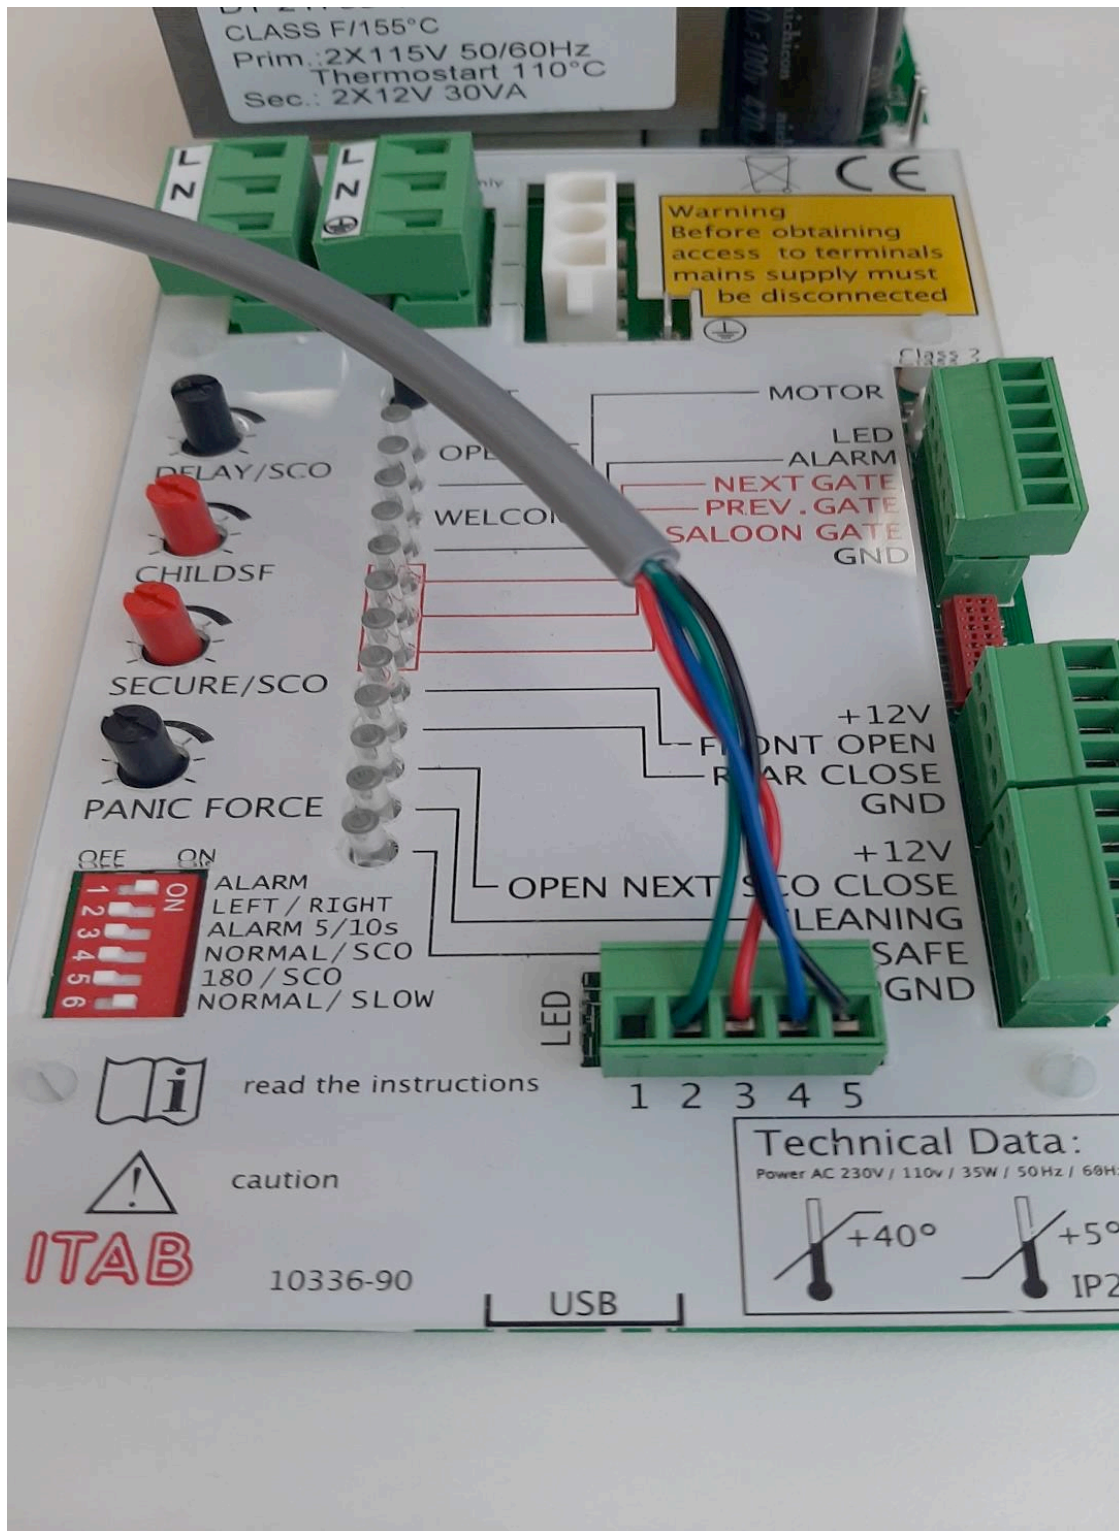

## COLES LED COLOURS

1. NIL

2. Green

3. Red

4. Blue

5. Black

Gate arms should illuminate Blue when at rest and Red when in alarm.

No other colours should be present.